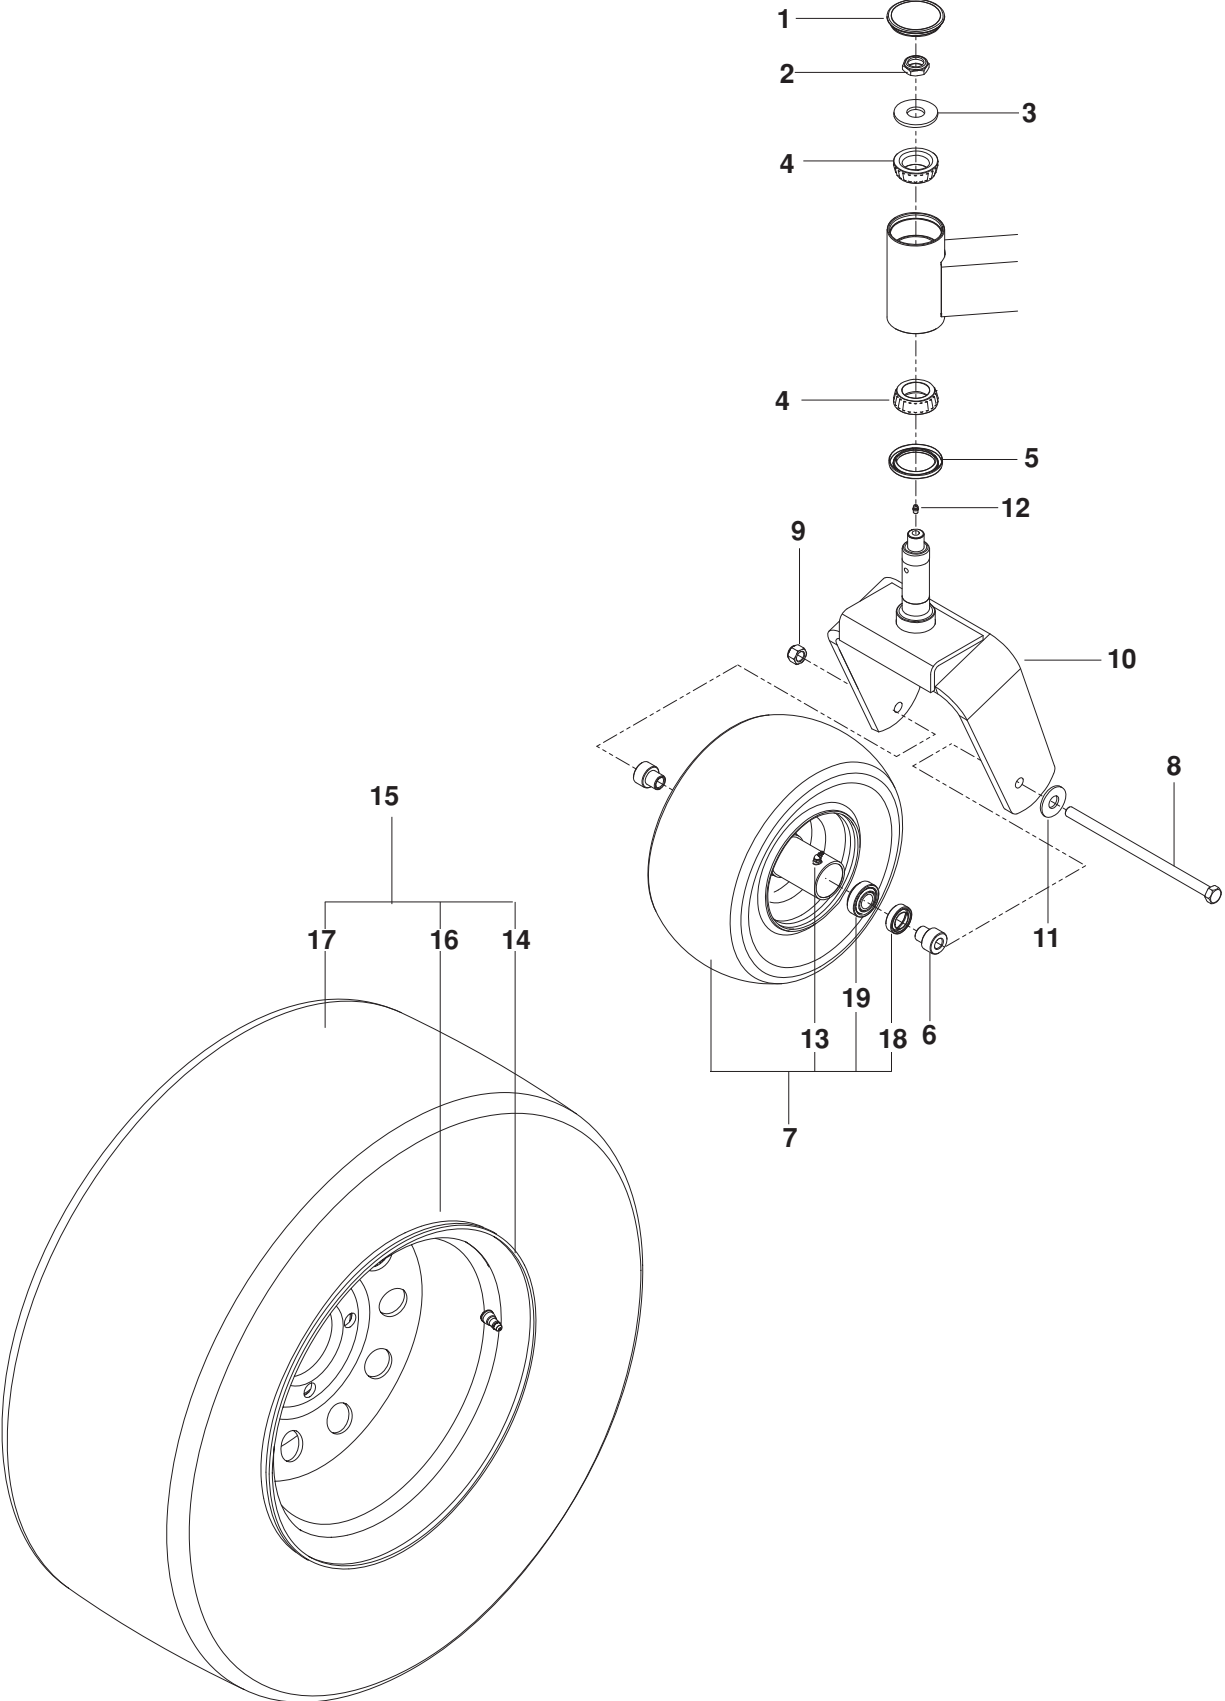

WHEELS AND TIRES