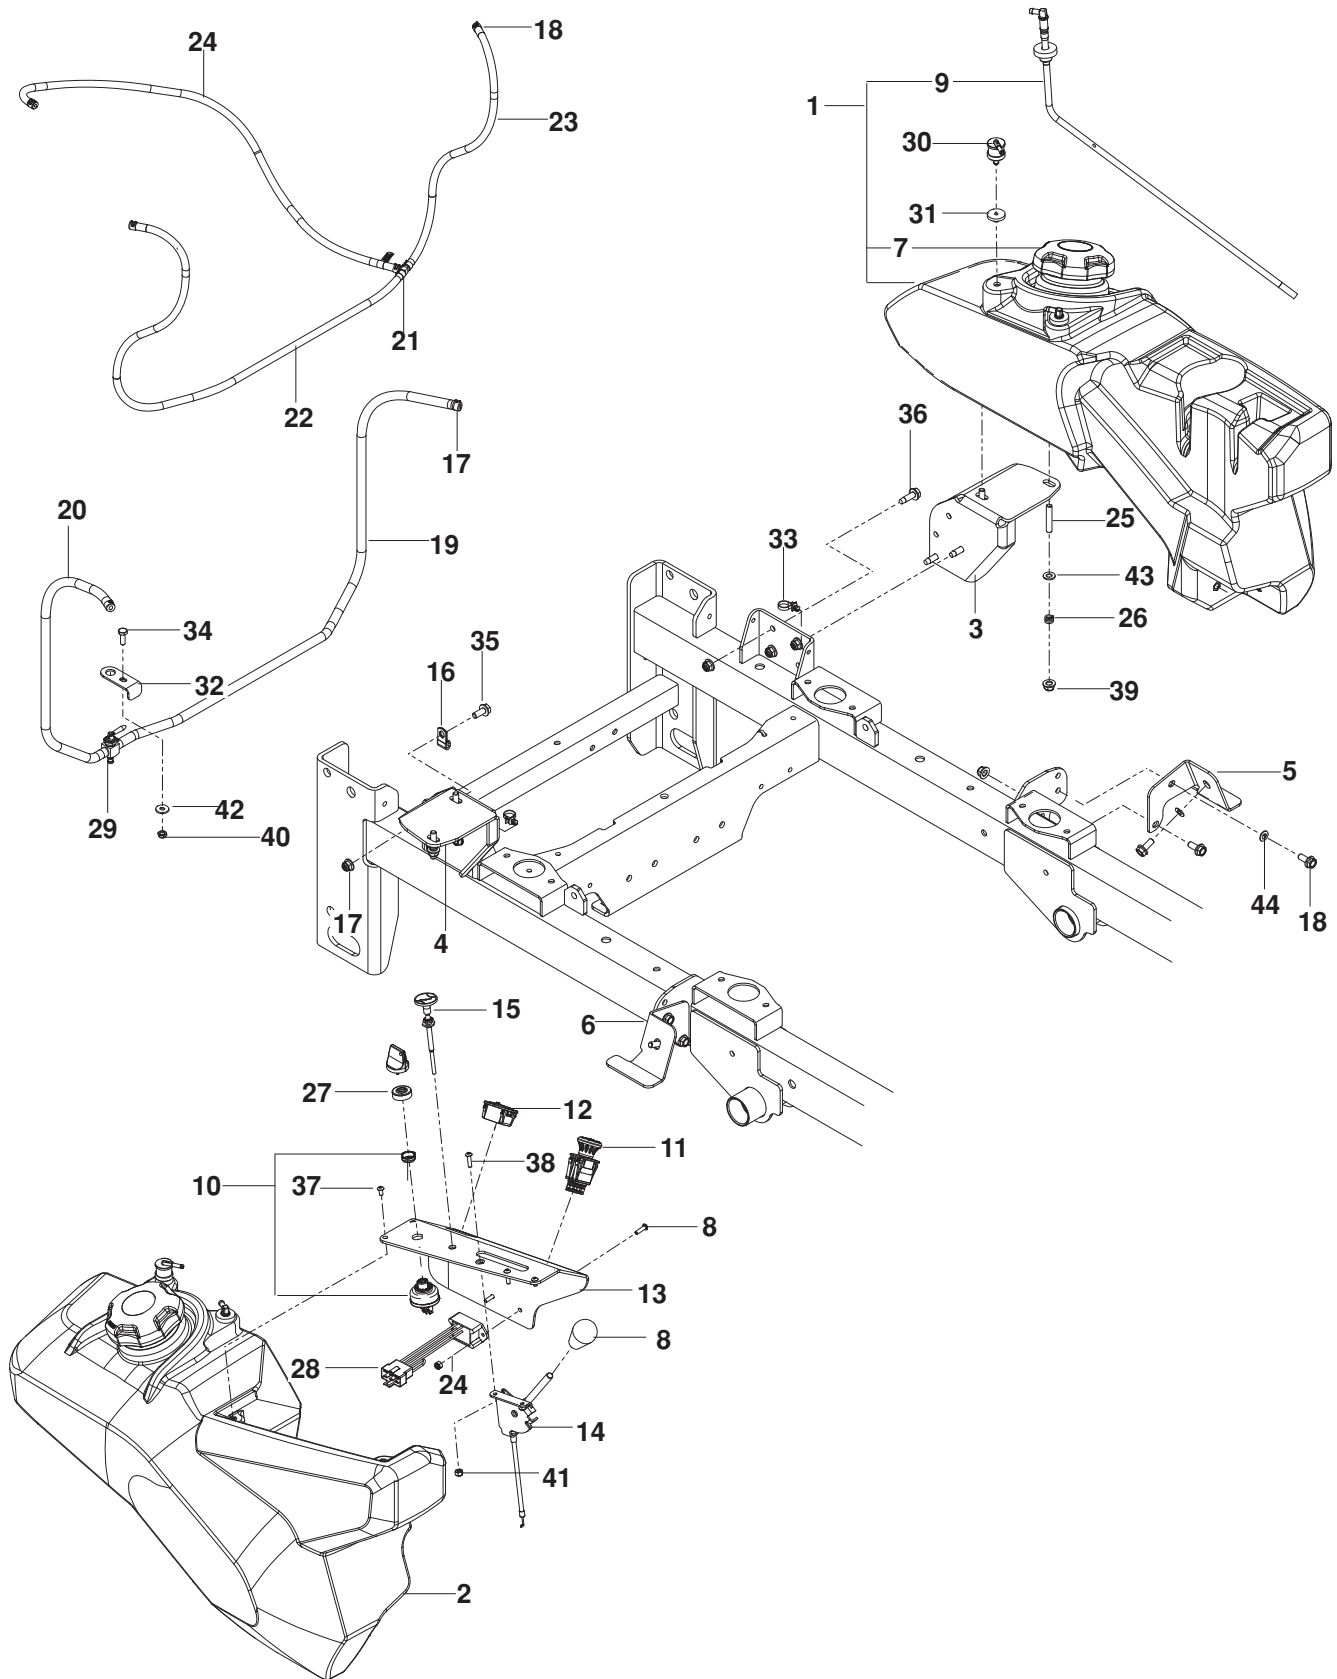

IGNITION SYSTEM