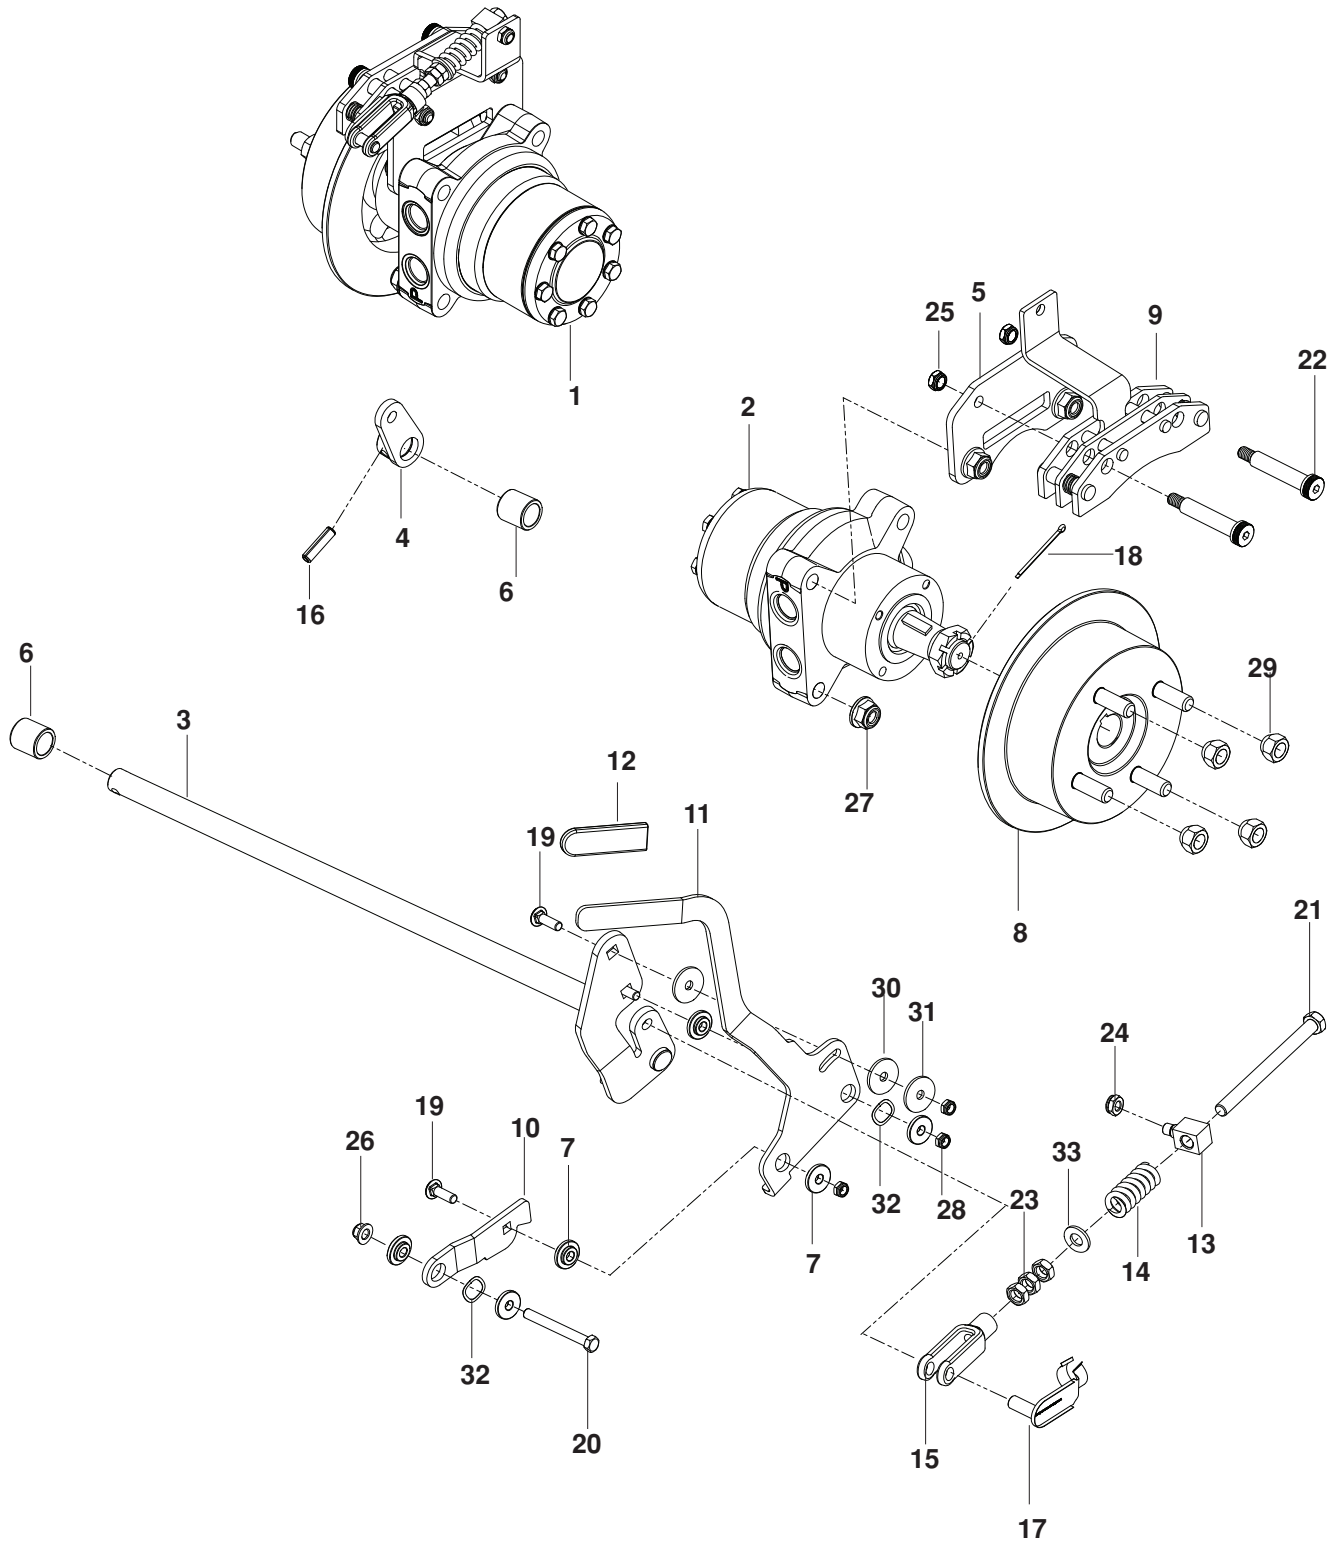

PARKING BRAKE