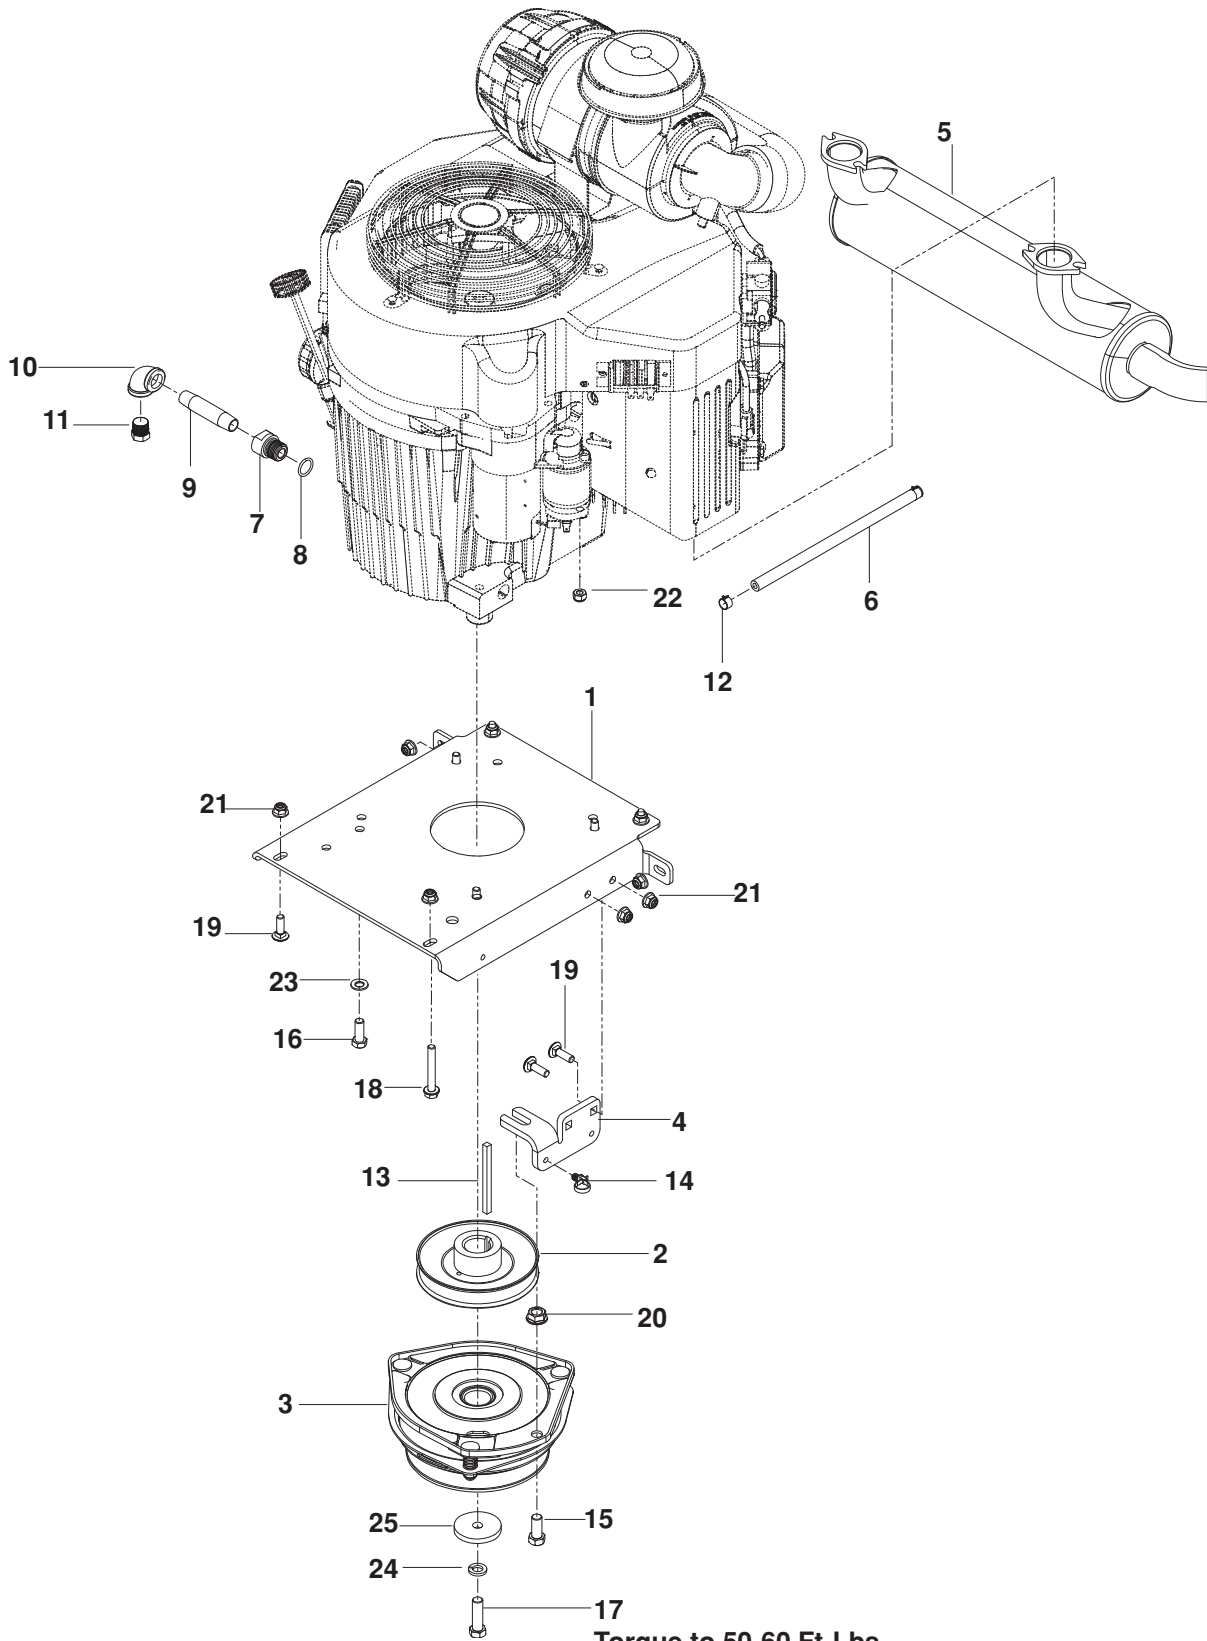

ENGINE PLATE

Torque to 50-60 Ft-Lbs

ENGINE PLATE

ITEM	PART NO.	QTY.	DESCRIPTION	ITEM	PART NO.	QTY.	DESCRIPTION	
1..	510 004602....	1 PLATE, ENGINE	15..	539 100143....	1 HCS 7/16-14 x 1 HEX NYL	
2..	510 019801....	1 PULLEY, ENGINE	16..	539 990563....	4 HCS 3/8-16 x 1 HEX NYL	
3..	525 749501....	1 CLUTCH, GT 3.5	17..	539 100141....	1 HCS 7/16-20 x 1 1/2 HEX NYL	
4..	522 676702....	1 STOP, CLUTCH	18..	574 233801....	3 HHFS 5/16-18 x 2 1/4	
5..	525 750301....	1 MUFFLER	19..	539 990208....	3 RHSNB 5/16-18 x 1	
6..	539 932956....	1 FUEL LINE 10"	20..	539 102582....	1 NUT 7/16-14 HEX WHIZ LK	
7..	539 119680....	1 ADAPTOR, OIL DRAIN	21..	539 112899....	8 NUT 5/16-18 HEX FLG NYLOC	
8..	539 109618....	1 O-RING	22..	539 103153....	1 NUT M8X1.25 NYLOC	
9..	539 118911....	1 PIPE 3/8 NPT x 3"	23..	539 102593....	4 WASHER 3/8 SPRING	
10..	539 105072....	1 ELBOW 90°	24..	539 990247....	1 WASHER 7/16 SLW	
11..	522 837001....	1 PLUG, DRAIN 3/8 NPTF	25..	539 125626....	1 WASHER, BLADE	
12..	539 912222....	2 CLAMP, HOSE	NOT SHOWN				
13..	525 749901....	1 KEY 1/4 SQ x 3 1/2	525 554201....			1 ENGINE HARNESS, KAW
14..	505 280001....	1 TIE WRAP w/ CLIP					